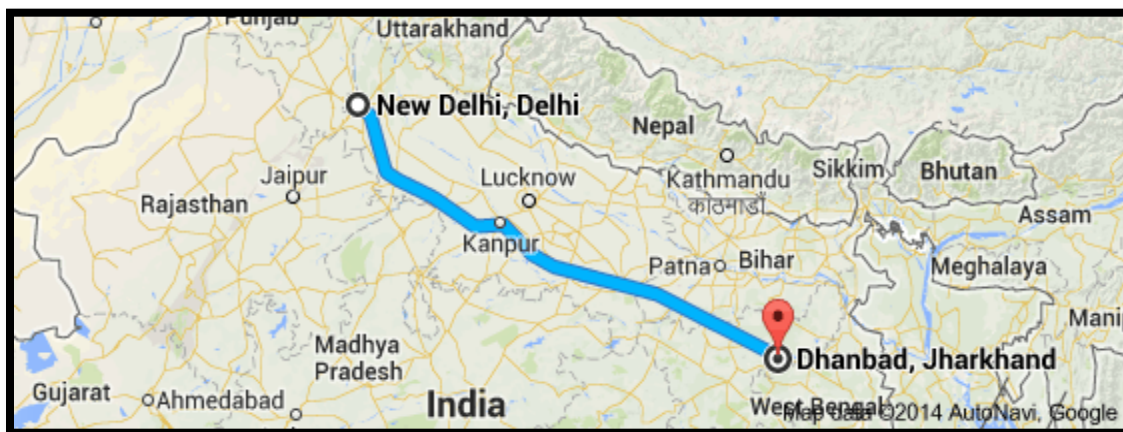

Note: The nearest Airport is Ranchi which is around 150 Kms. From Dhanbad (Approx. 2 Hrs. Journey). Flights are available from Mumbai, Kolkata, New Delhi, Chennai etc.

Kolkata to Dhanbad:
BY TRAIN: Journey time 3-4 Hours

New Delhi to Dhanbad

BY TRAIN: Journey time 14-22 Hours

12312	+KALKA MAIL	ADRSH NGR DELHI	05:20	DHANBAD JN	03:15	21:55
12382	+POORVA EXPRESS	NEW DELHI	16:15	DHANBAD JN	12:18	20:03
12314	+SEALDAH RJDHANI	NEW DELHI	16:25	DHANBAD JN	06:23	13:58