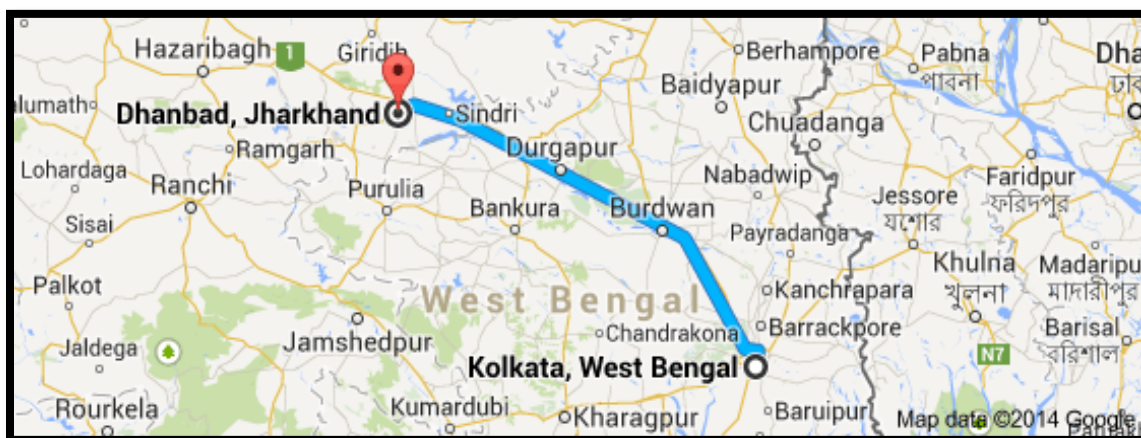

How to Reach Dhanbad

State: Jharkhand

District: Dhanbad

Famous for: City

Languages: Santhali and Hindi

Best Season: October – March

Altitude: 222 m

Pin code: 826001

Note: The nearest Airport is Ranchi which is around 150 Kms. From Dhanbad (Approx. 2 Hrs. Journey). Flights are available from Mumbai, Kolkata, New Delhi, Chennai etc.

Kolkata to Dhanbad:
BY TRAIN: Journey time 3-4 Hours